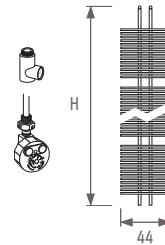

Standard delivery

- 2 wall fixing brackets in the same colour as the radiator
- invisible inside sockets 1/2" at the bottom end of the collector tubes
- electric element with thermostat Class I Length wire: 1.2 m
- T-piece in the same colour as the radiator
- air venting via the round balls at the top end of the collector tubes