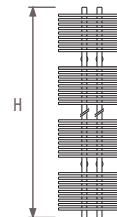

Output measured in accordance with EN442, at a water temperature of 75/65 and a room temperature of 20°C ($\Delta T=50$).