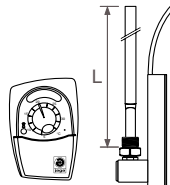

CODE	WATTS	L
9096.510	600	47
9096.520	900	68

Connection electric element

- Fit the electric heating element vertically in the socket 1 or 8. The pressure release valve which is included should be fitted into socket 4 or 5, (3 bar).
- Do not switch the radiator on before filling it completely with water.
- Top up with water after the first total heating up of the radiator.