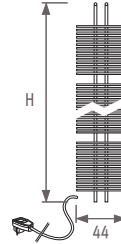

Standard delivery

- Supplied completely fitted and filled, including electric heating element with a cable of 2.5 m and a plug with an on / off switch
- 2 wall fixing brackets in the same colour as the radiator