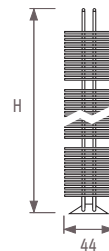

Standard delivery

- Supplied completely fitted and filled, inclusive electric heating element with a cable of 2.5 m and a plug with an on / off switch
- foot in the same colour as the radiator