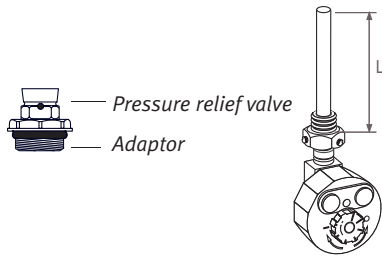

Options

Electro heating

CODE	H	type radiator	WATTS	L
9096.12	121	single	900	51.5
9096.13	121	double	1200	66.0
9096.13	182	single	1200	66.0
9096.14	182	double	1500	82.0

T-piece for mixed application

CODE	colour
TPCE.004.009	chrome
TPCE.004.XXX	201 up to 233
	301 up to 333
<i>fill in colour code</i>