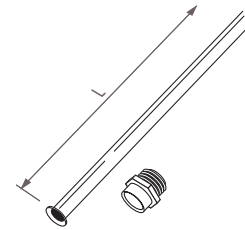

Insert pipe for top end connection

Will be delivered without surcharge if the top end connection code is indicated 45 or 54 instead of 18.

CODE	H radiator	L
9097.1100	121	110
9097.1660	182	166

Electro heating element with infra-red operation

Only for Taboe Sani Single

- Finish: white ABS
- Transmission range: ± 6 m in all directions
- Receiver has to be placed at the back of the radiator.
- Insulation Class 1