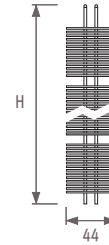

Outputs

Taboe wall mounted model_C.H.

code height length colour conn.
ORDERING CODE: TABW. 125 044. XXX /18

H	L 044	
125	75/65/20 90/70/20	432 546
180	75/65/20 90/70/20	629 792

Standard delivery

- 2 wall fixing brackets in the same colour as the radiator
- invisible inside sockets 1/2" at the bottom end of the collector tubes
- air venting via the round balls at the top end of the collector tubes