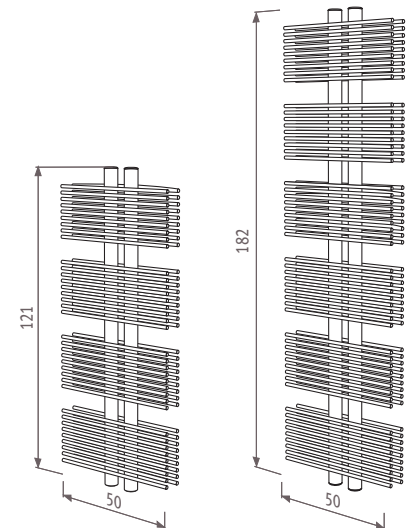

Taboe Sani

Dimensions

TSSW_Taboe Sani Single Wall

TSDW_Taboe Sani Double Wall

Connections

Code: 1° number = flow
2° number = return

Standard connection

Code 18
Connection 18 or 81
To the floor:

To the wall:

Top end connection

Ordering code: specify 45 or 54 instead of 18.
Insert pipe is delivered without surcharge, to be mounted in the return. Provide an air vent on the central heating tube.

With electric element

Ordering code: Standard code 18, and order an electric element.

Mixed

Ordering code: standard code 18.
Order an electric element and T-piece.
- Fit the T-piece together with the electric heating element for connection to the central heating wet system.
- Never isolate the radiator from the expansion system, in other words never cut off the return of the radiator.

Range

Single

Double